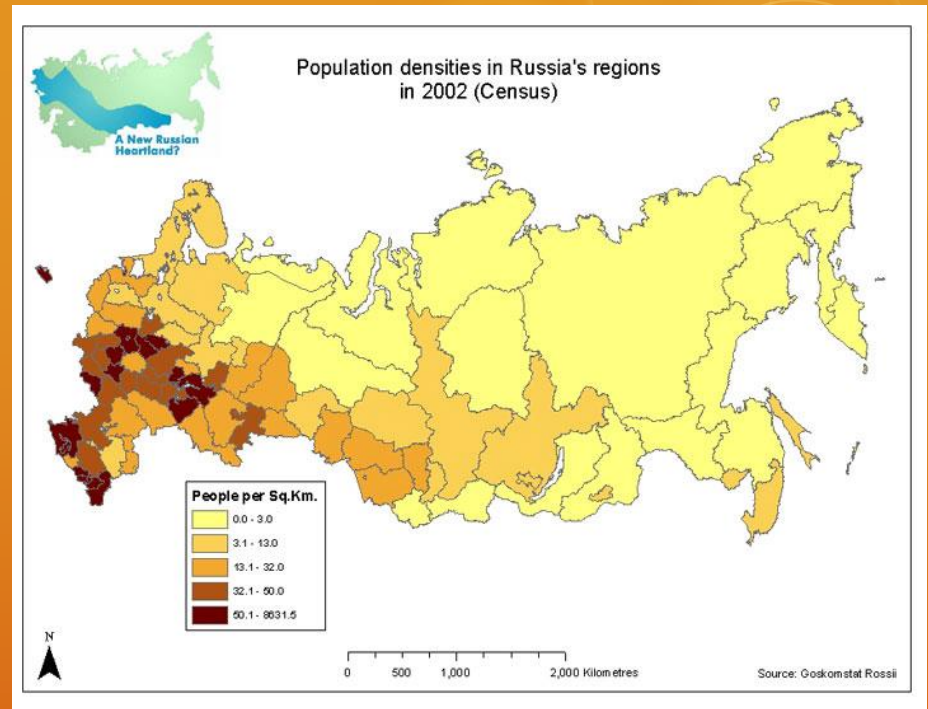

Where do most people live in Russia?

Why?

Where do most people live in Russia? Why?

- Most citizens live in western Russia on the European Plain
- Russia's major cities, farms, grazing land for livestock, and the country's warmest temperatures are located in western Russia.