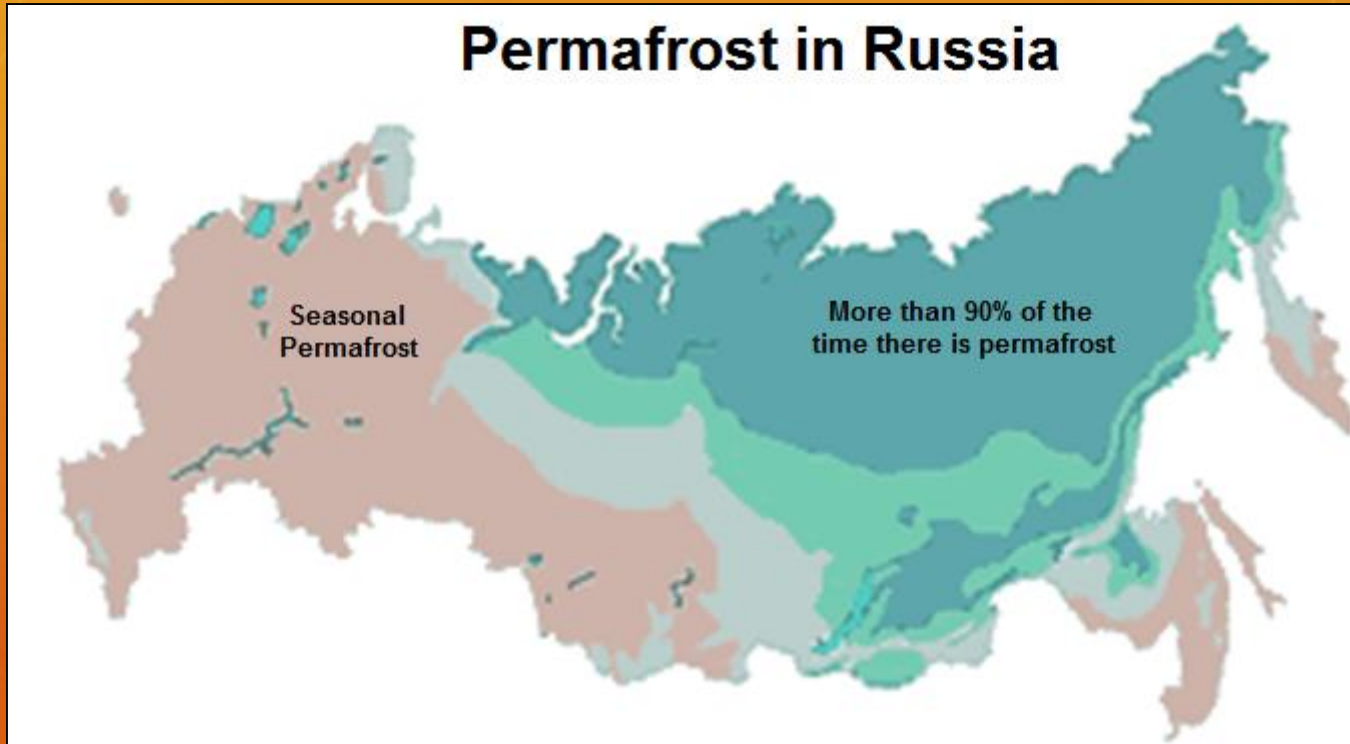

Russia's Climate

Permafrost is a thick layer of soil that remains frozen. The map above shows the extent of permafrost in Russia.