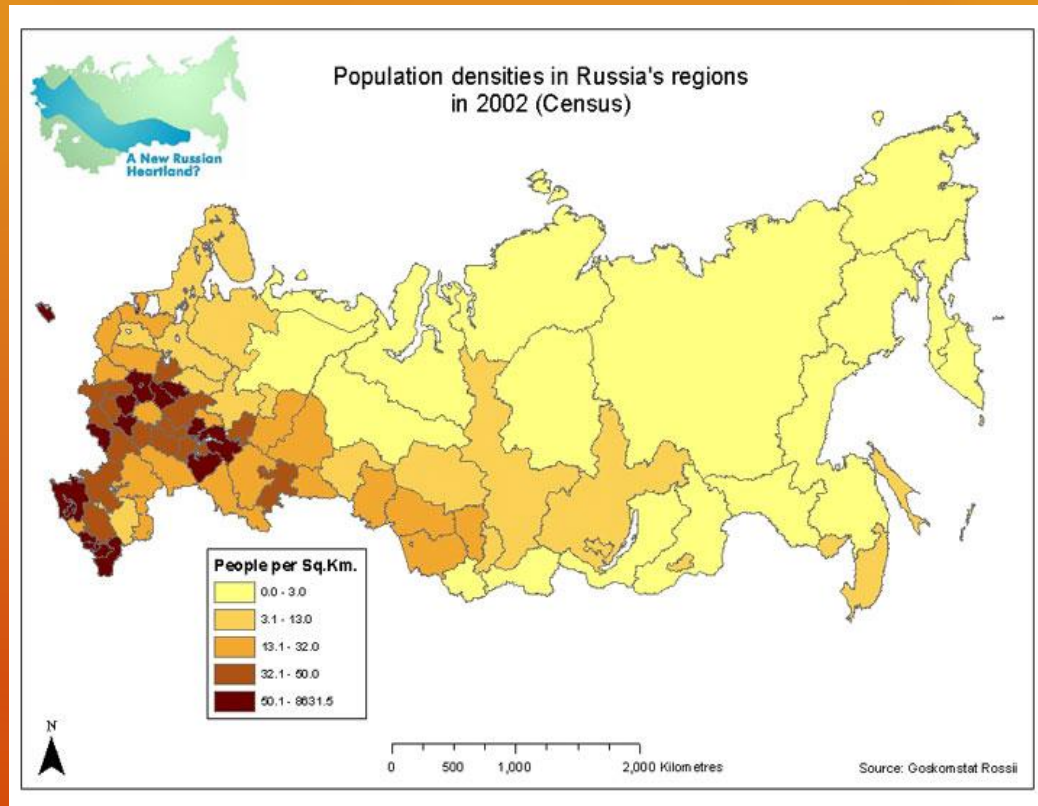

Where do most people live in Russia?

Why?

Where do most people live in Russia? Why?

- Most citizens live in western Russia on the European Plain
- Russia's major cities, farms, grazing land for livestock, and the country's warmest temperatures are located in western Russia.